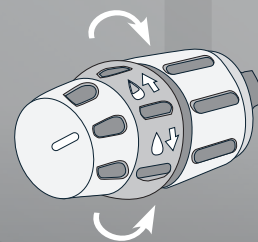

## ENHANCE PRODUCTIVITY

By streamlining the adjustment process, the QFA helps you save valuable time and get more done without compromising on quality.

**1.** The original fluid knob of a spray gun must be replaced with the Quick Fluid Adjuster (QFA), ensuring swift and seamless adjustments for optimal performance.

**2.** The regulation knob is used to adjust the desired paint delivery. The lock knob fixes the position of QFA on the spray gun. The switch knob changes the paint delivery.

**3.** The switch knob has two positions; rotating counterclockwise provides full paint delivery, while rotating clockwise provides reduced paint delivery.