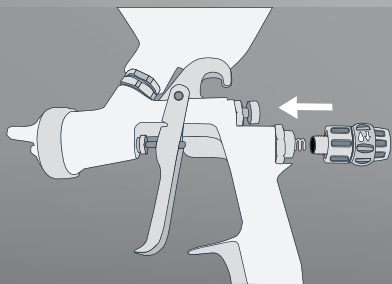

## Quick Fluid Adjuster

QUICK AND SIMPLE  
SOLUTION TO ADJUST  
THE FLUID OUTPUT  
ON THE FLY

## SWIFT ADJUSTMENTS

With the QFA, you can effortlessly adjust paint delivery from fully open to reduced flow in a matter of seconds. No more hassle, just smooth and seamless adjustments!

## ENHANCE PRODUCTIVITY

By streamlining the adjustment process, the QFA helps you save valuable time and get more done without compromising on quality.

**1.** The original fluid knob of a spray gun must be replaced with the Quick Fluid Adjuster (QFA), ensuring swift and seamless adjustments for optimal performance.

**2.** The regulation knob is used to adjust the desired paint delivery. The lock knob fixes the position of QFA on the spray gun. The switch knob changes the paint delivery.

**3.** The switch knob has two positions; rotating counterclockwise provides full paint delivery, while rotating clockwise provides reduced paint delivery.