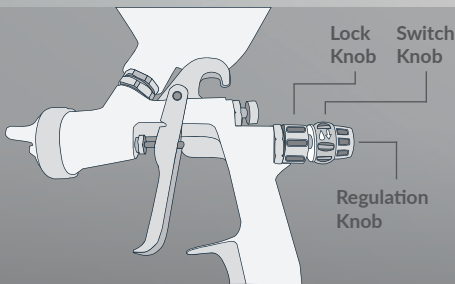

## SWIFT ADJUSTMENTS

With the QFA, you can effortlessly adjust paint delivery from fully open to reduced flow in a matter of seconds. No more hassle, just smooth and seamless adjustments!

## EASY TO USE

Designed for convenience, the QFA is user-friendly and intuitive. Simply twist, turn, and dial in the perfect paint flow for your project.

## ENHANCE PRODUCTIVITY

By streamlining the adjustment process, the QFA helps you save valuable time and get more done without compromising on quality.

**1.** The original fluid knob of a spray gun must be replaced with the Quick Fluid Adjuster (QFA), ensuring swift and seamless adjustments for optimal performance.

**2.** The regulation knob is used to adjust the desired paint delivery. The lock knob fixes the position of QFA on the spray gun. The switch knob changes the paint delivery.

**3.** The switch knob has two positions; rotating counterclockwise provides full paint delivery, while rotating clockwise provides reduced paint delivery.